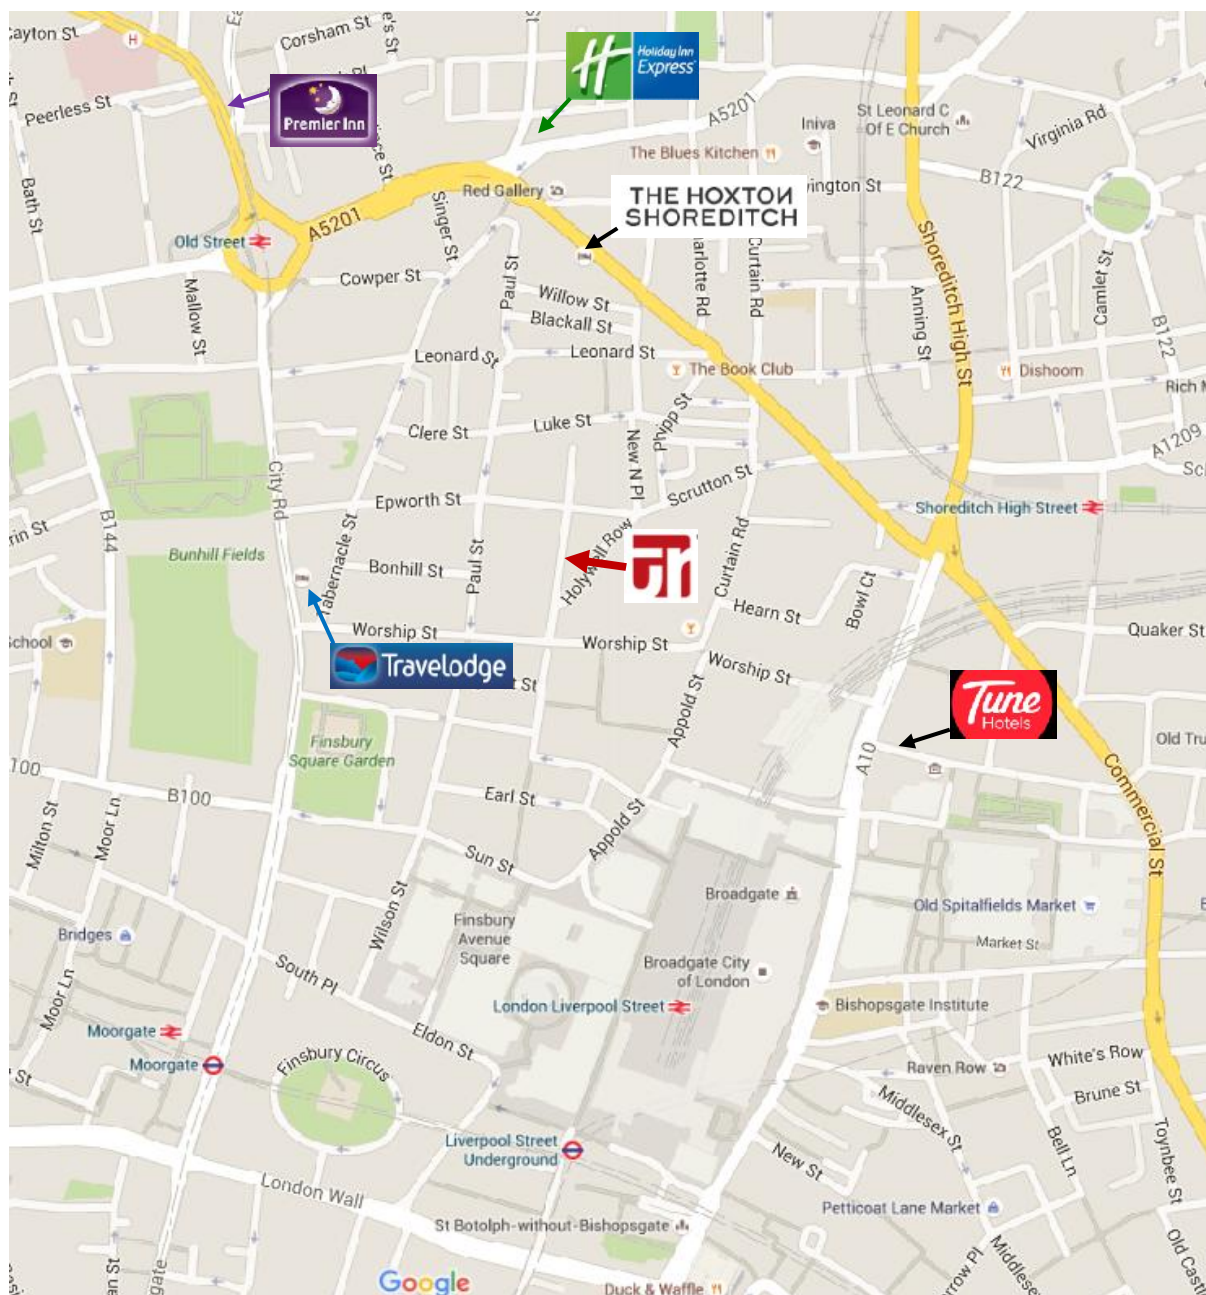

**HOTELS NEAR TO YOUR VENUE...**  
**70 Clifton Street, London, EC2A 4HB**

Please find above a map view of all the local recommended hotels near to our venue.

If you have any questions or queries, please do not hesitate to contact us on **0207 407 6320**